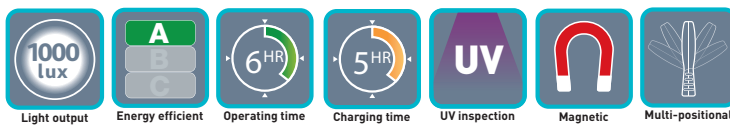

- Rechargeable & cordless for convenient use
- 6 LED UV lamp function to help show florescent dyes that are used to detect leaks
- 30 high intensity LED inspection lamp
- 5 LED torch function
- Pivot design allows multi-positioning for directional lighting
- Strong magnet at base of lamp for hands free use
- Tough robust polycarbonate lens
- Anti-slip comfortable grip
- 2 x Integral hanging hooks
- Li-ion battery for faster consistent recharging
- Includes AC mains charging adaptor and 12v DC charging lead

Part No:	RIL3100
Battery:	2000mAh Li-ion
Operating time:	6hrs
Charging time:	5hrs
Mains adaptor:	Input 230v 50/60Hz Output 5v 600mA
Barcode:	5055175221229